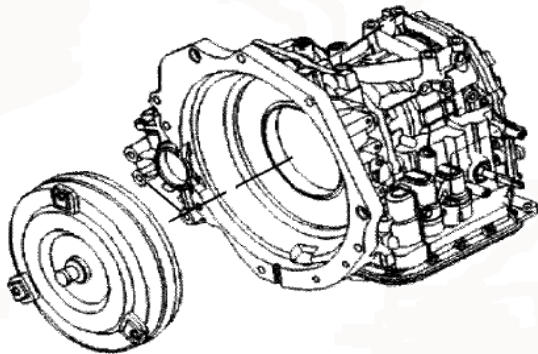

DISTINGUISHING CHARACTERISTICS

SMALL AISIN WARNER FOUR SPEED TRANSMISSION
 MADE TO ACCOMMODATE (1.2L - 1.6L) ENGINES.

BULK AVAILABLE COMPONENTS

FILTER

75575L

METAL CLAD SEALS

75807-PUMP

79868-RIGHT AXLE (AW81-40LE)
 79869-LEFT AXLE (AW81-40LE)
 75311-LEFT AXLE (U440E/U441E)
 63701A-RIGHT AXLE (U440E/U441E)
 48204-MANUAL CONTROL SHAFT

PAN GASKETS

75704X

BUSHING

86210

BENEFITS

- 1 COMBINATION KIT COVERING BOTH AW81-40LE & U440E/U441E TRANSMISSIONS.
- 2 AVAILABLE BOTH WITH AND WITHOUT PISTONS.
- 3 OEM COMPARABLE MATERIAL ON ALL COMPONENTS.
- 4 CONVENIENTLY SUB-PACKAGED FOR EASE OF LOCATION AND INSTALLATION.
- 5 CONTAINS TWO SETS OF AXLE SEALS FOR BOTH AW81-40LE & U440E/U441E.
- 6 CARBON BRONZE GRAPHITE SEALING RINGS FOR BETTER STABILITY & WEAR DURABILITY.
- 7 FULL COMPLIMENT OF CHECKBALLS.
- 8 ALL NECESSARY VALVE BODY SCREENS.
- 9 CONTAINS PLANETARY THRUST WASHERS.