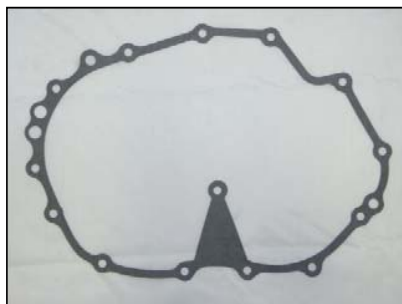

48255
K98900H
CASE ID: MHTA (CVT)
2002-04 INSIGHT
OEM #21813-PHT-000