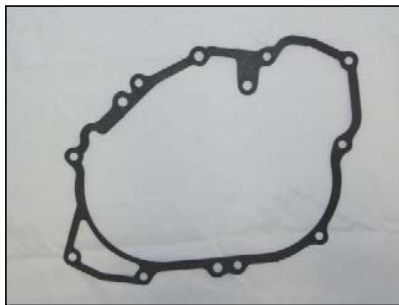

48815
K48900P
CASE ID: K4, PY8A, MY8A
1988-91 PRELUDE
OEM #21812-PK4-000/S00