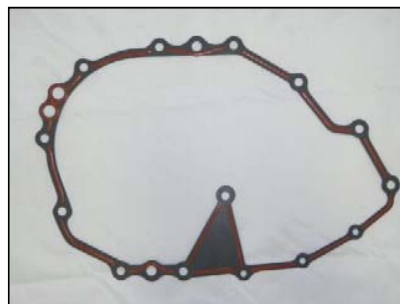

48513B
K48900G
CASE ID: M4VA (CVT)
1996-00 CIVIC HX (COUPE)
OEM #21813-P4V-000