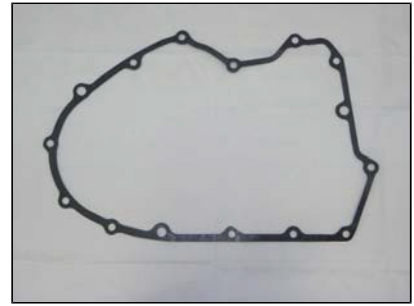

48717
K48900M, K48900MA CASE ID: PX4B, APX4, MPXA,
MPWA, AOYA, MPOA, APXA, MP1A, MPJA, A6VA
1990-97 ACCORD, 1992-96 PRELUDE, 1995-97 ODYSSEY,
1997 2.2CL, 1996-97 ISUZU OASIS OEM
#21811-PX4-000/940, 21811-POX-000/010