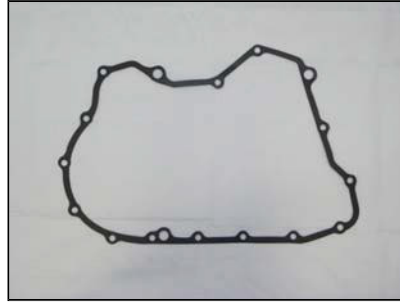

48823
K48900K
CASE ID: P1
1988-90 INTEGRA
OEM #21811-PP1-000/010