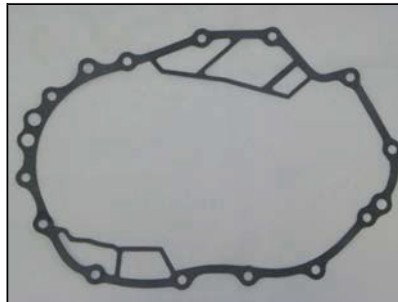

48250
K48900P, K98900H
CASE ID: IMHTA
2002-04 INSIGHT
OEM #21812-PHT-000