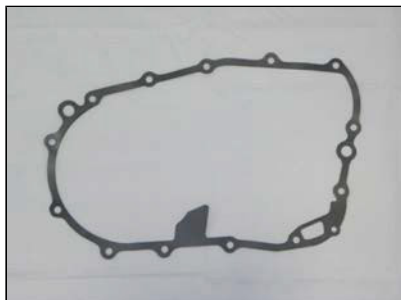

48701
K48900
CASE ID: HM-2 SPEED 1976-79 ACCORD, 1973-80
CIVIC, 1979 PRELUDE OEM #21811-639-000