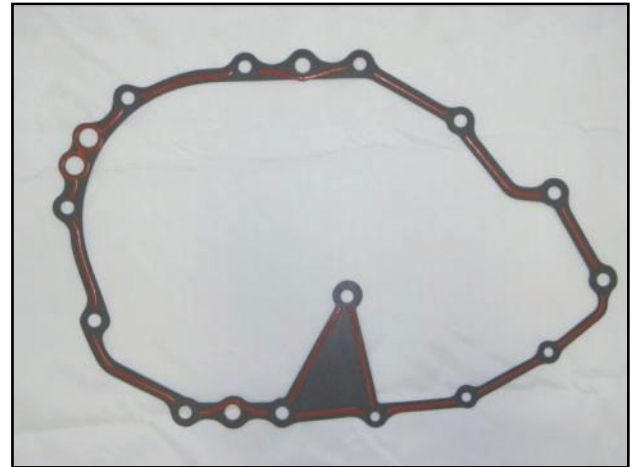

48513B
K48900G CASE ID: M4VA (CVT) 1996-00 CIVIC HX (COUPE) OEM #21813-P4V-000