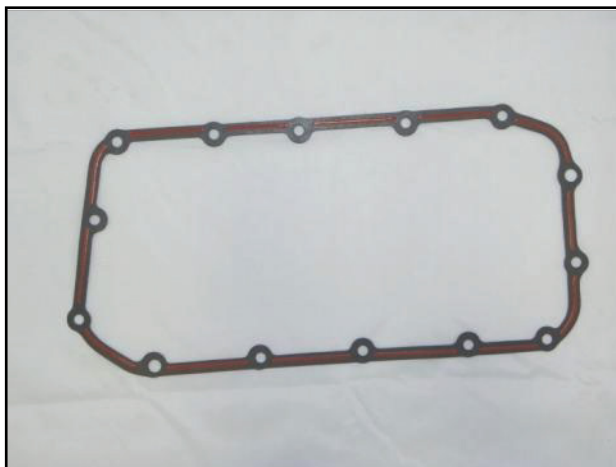

48313
K48900L
CASE ID: M7WA, B7WA, BGFA, MGFA, MGHA, BYBA, BDGA, BGHA, BAYA, MAYA 2000-06 3.2TL, 2001-02 MDX, 2001-03 3.2CL, 2002 ODYSSEY, 2006-07 ACCORD (V6) OEM #21812-P7W-000, 21812-PGH-010, 21812-RDG-000