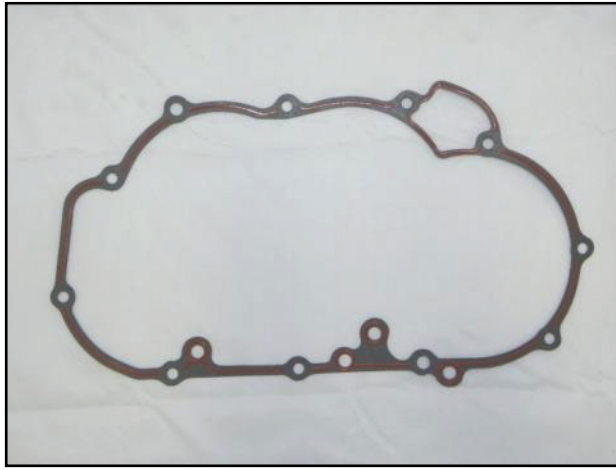

48707B
K48900A, K48900E, K48900N CASE ID: AK, AS, CA 1983-85 ACCORD, 1986-87 INTEGRA, 1986-87 CIVIC/CRX, 1983-87 PRELUDE DX (CARB)
OEM #21812-PC9-000/S00, 21812-PH0-000/S00

48728B

K48900Q
CASE ID: S5, MPSA 1989-91
CIVIC WAGON (AWD)
OEM #21812-PS5-000